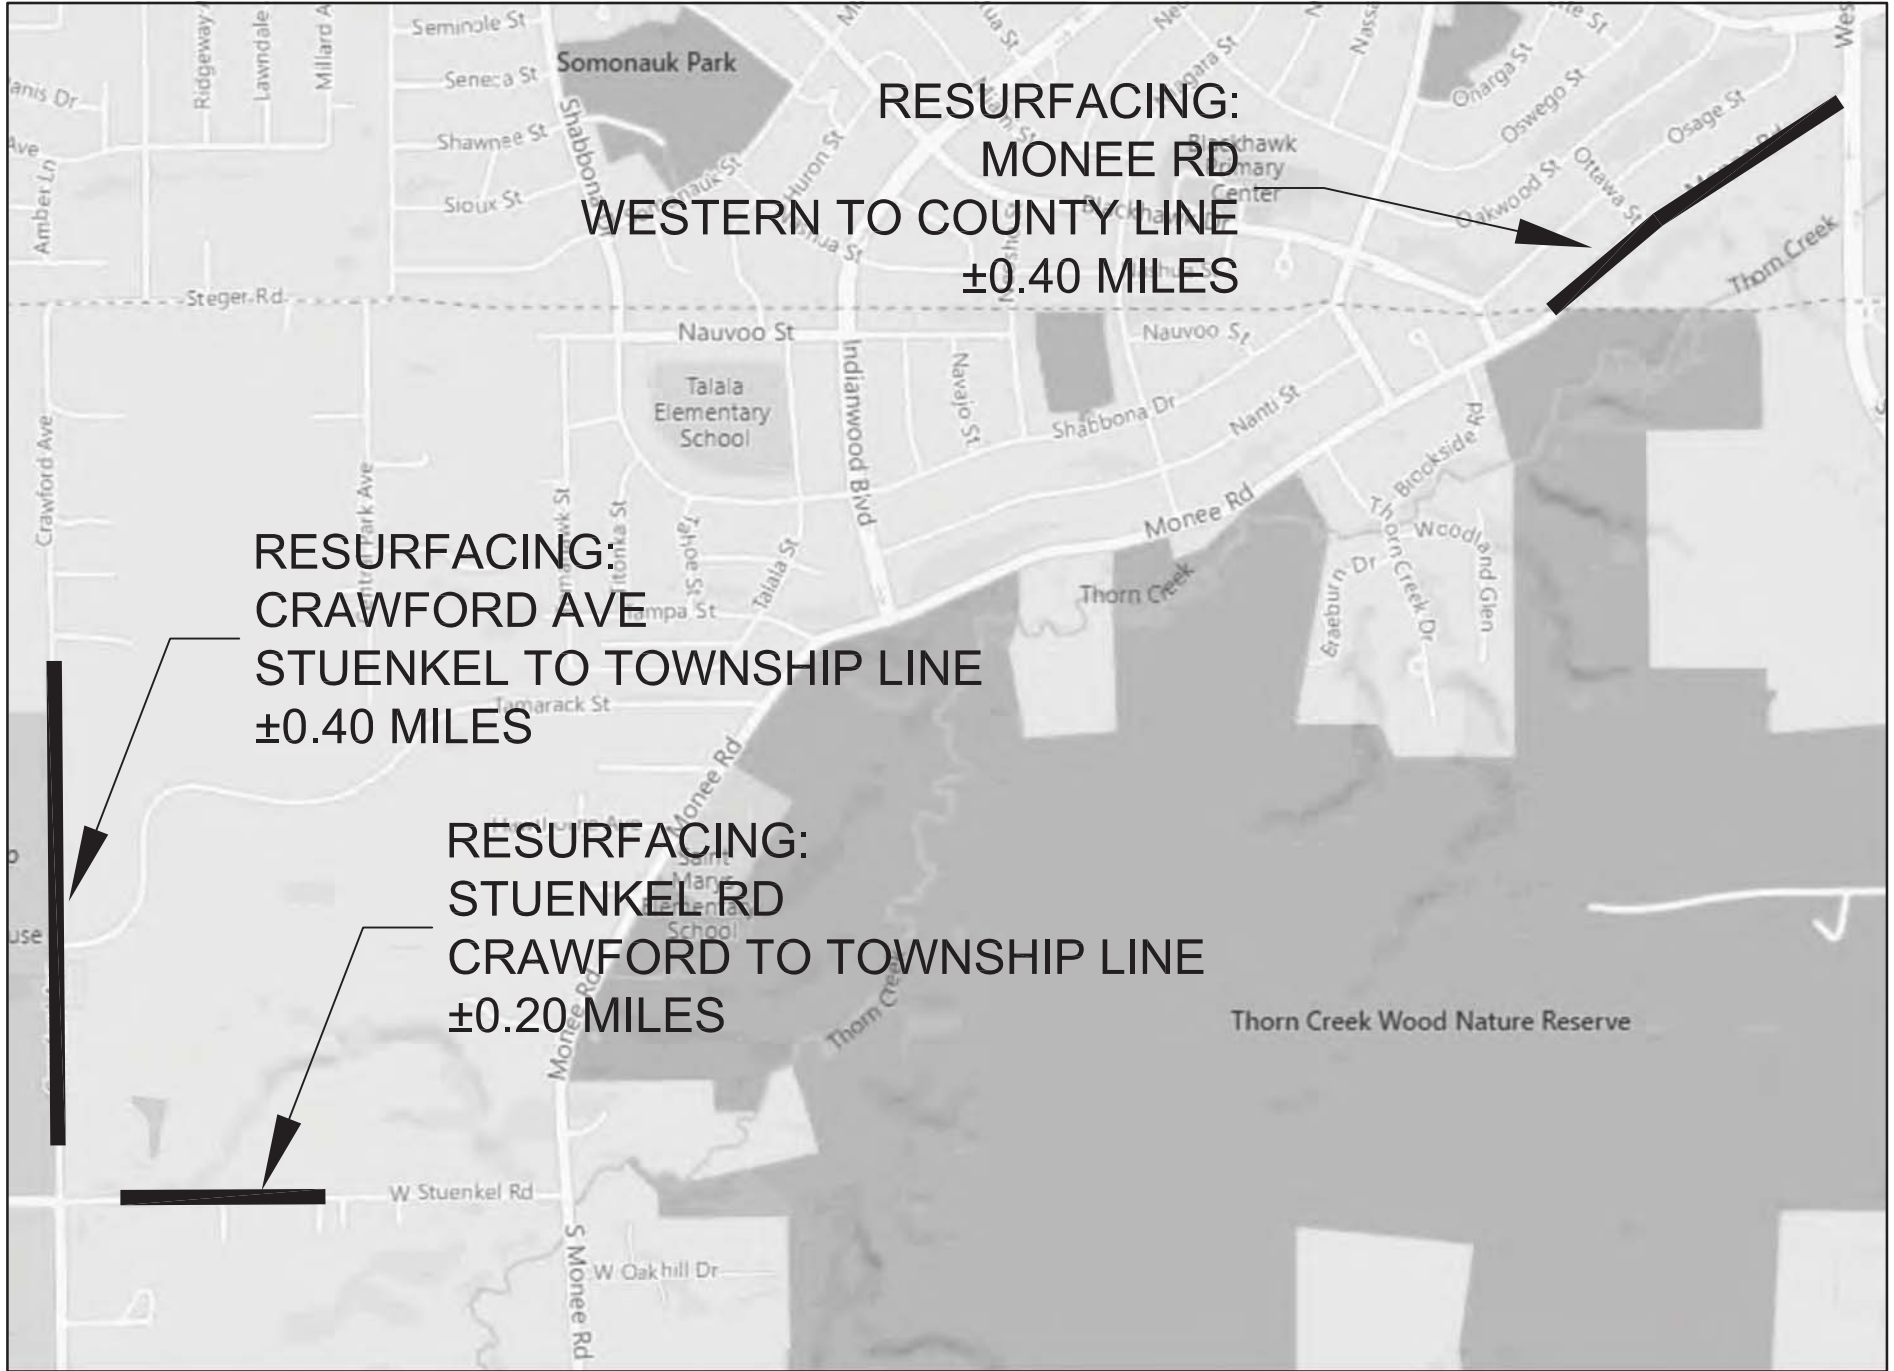

PROJECT MAP D PARK FOREST

**RESURFACING:
MONEE RD
WESTERN TO COUNTY LINE
±0.40 MILES**

**RESURFACING:
CRAWFORD AVE
STUENKEL TO TOWNSHIP LINE
±0.40 MILES**

**RESURFACING:
STUENKEL RD
CRAWFORD TO TOWNSHIP LINE
±0.20 MILES**